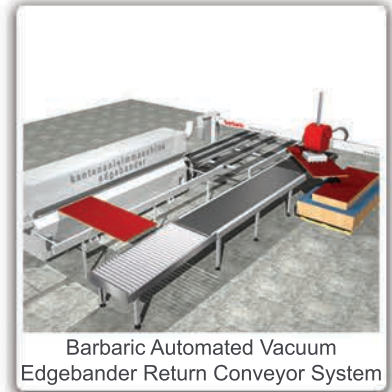

**TAURUS  
CRACO**

**BRANDS OF  
DISTINCTION**

**IN STOCK AND READY TO GO!**  
featured inventory updated June 8, 2017

Robland PS 3200 X3  
Panel Saw

Kundig Brilliant  
3 Head Wide Belt Sander

Barbaric Automated Vacuum  
Edgebander Return Conveyor System

SawStop Industrial Cabinet Saw

Italmecc AirBox 3100  
Dust Collection

Boss KDT365 Edgebander

**Brand**

**Model**

- Boss KDT 325 Edgebander
- Boss KDT 365 Edgebander
- Boss Wide Belt Sander
- Boss Saw Mark Distressing Machine
- Boss Automatic Hand Scraping & Texturing Machine
- Dynma BOX-V3.0 Pneumatic Press
- General 50-290 Band Saw
- Hocker Polytechnik Vacomobil EA 160 Dust Collector
- Italmecc Airbox 3100 Dust Collection
- Italmecc Airbox 2100 Dust Collection
- Italmecc Airbox 4100 Dust Collection
- Italmecc Ecofanghi-5 Semi-Automatic Sludge Dehydrator
- JLT 312A-M1 Table Top Roller Spreader
- King KC-2405C Dust Collector - single bag 1HP
- King KC-3105C Dust Collector - single bag 1.5HP
- King KC-1300BM, 13 spindle line boring machine

**Brand**

**Model**

- King KC-119FC-LS, Long stroke Drill Press
- Kundig Brilliant-3 110-RRCd Wide Belt Sander
- Larick 152 Profile Sander
- Larick 262 Brush Sander
- Mimbus Machine Training Simulator - Augmented Reality
- Pizzi 9037 Automatic Joinery Glue Applicator
- Robland NX 310 PRO Combination Machine
- Robland NZ 3200 CE Sliding Table Saw
- Robland PS 3200 X3 Sliding Table Saw
- Robland E2500 CE Sliding Table Saw
- SawStop ICS53230-52 Industrial 52" Cabinet Saw
- SawStop PCS31230-TGP236 36" T-Glide Table Saw
- SawStop CNS175-SFA30 30" Standard Table Saw
- Stallion JSS-MCA Jobsite Saw with Mobile Cart
- Vecoplan CWIRA012 12" Radial Arm Saw
- Vecoplan RG32U vertical feed wood grinder